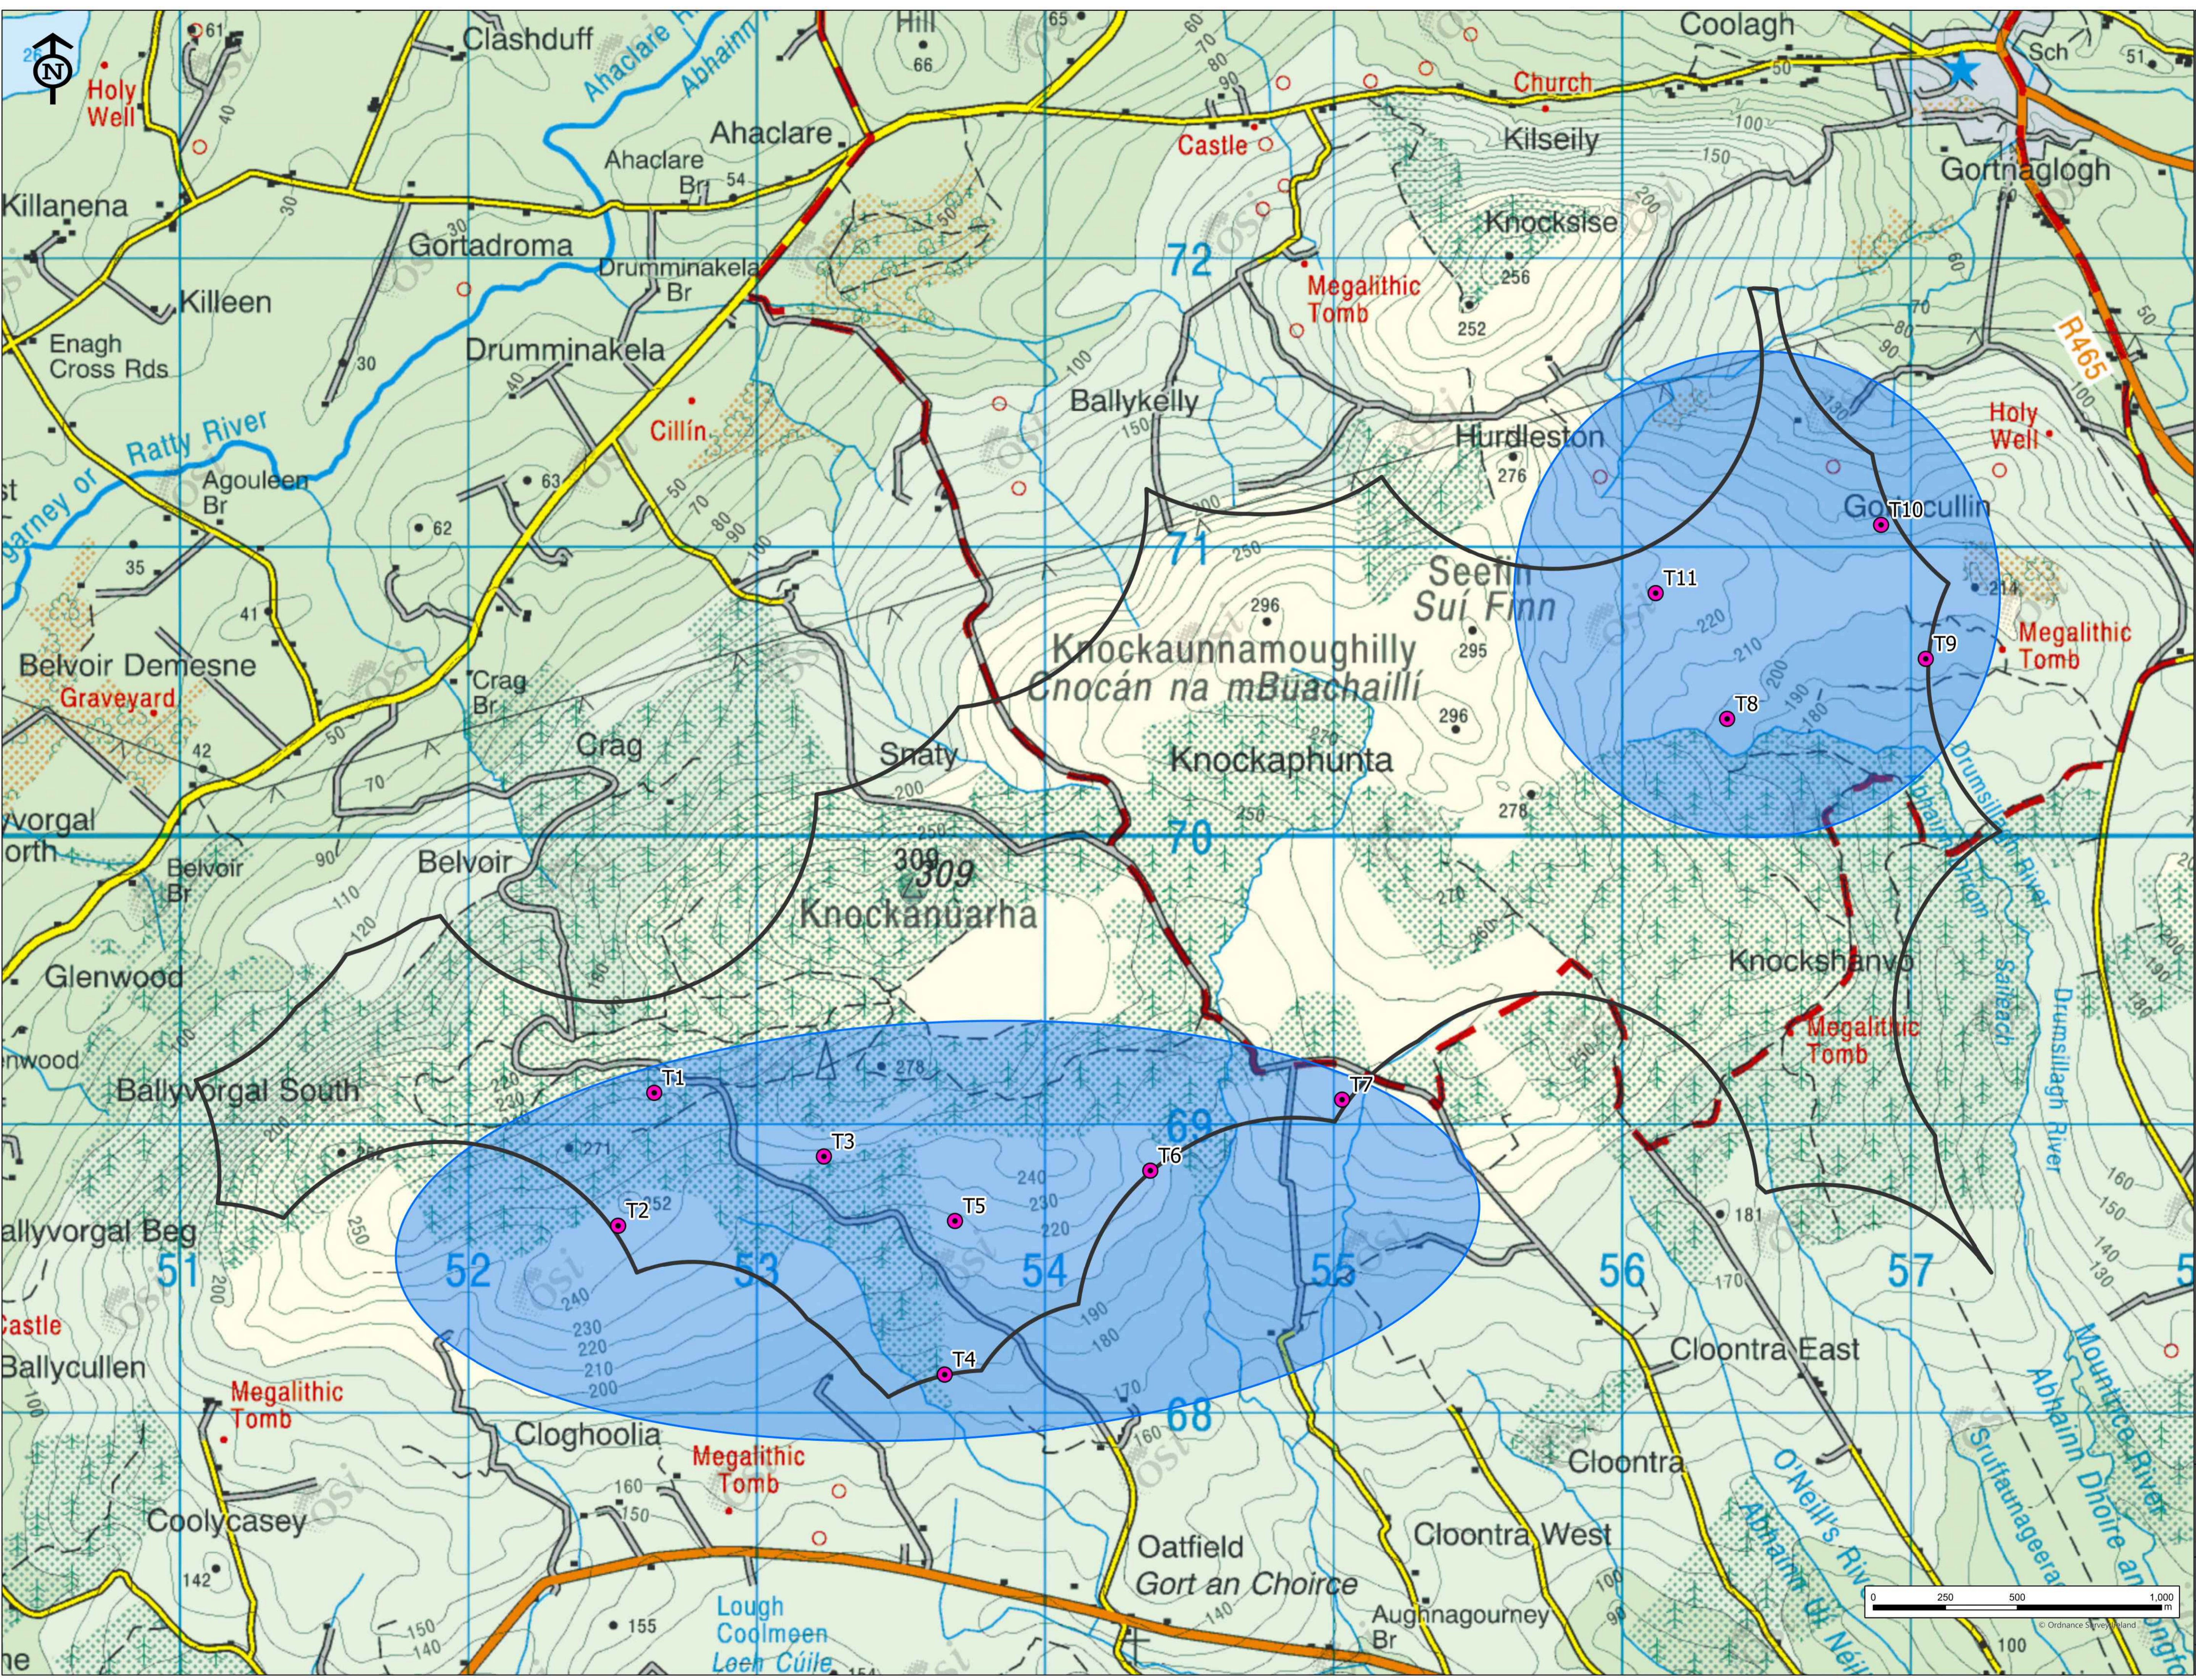

- EIA Study Area
- Draft Turbine Layout
- Key Location

Map Title:
Oatfield
Community Consultation
Layout Map - Ortho

Map Scales:
1:10,000 @ A3