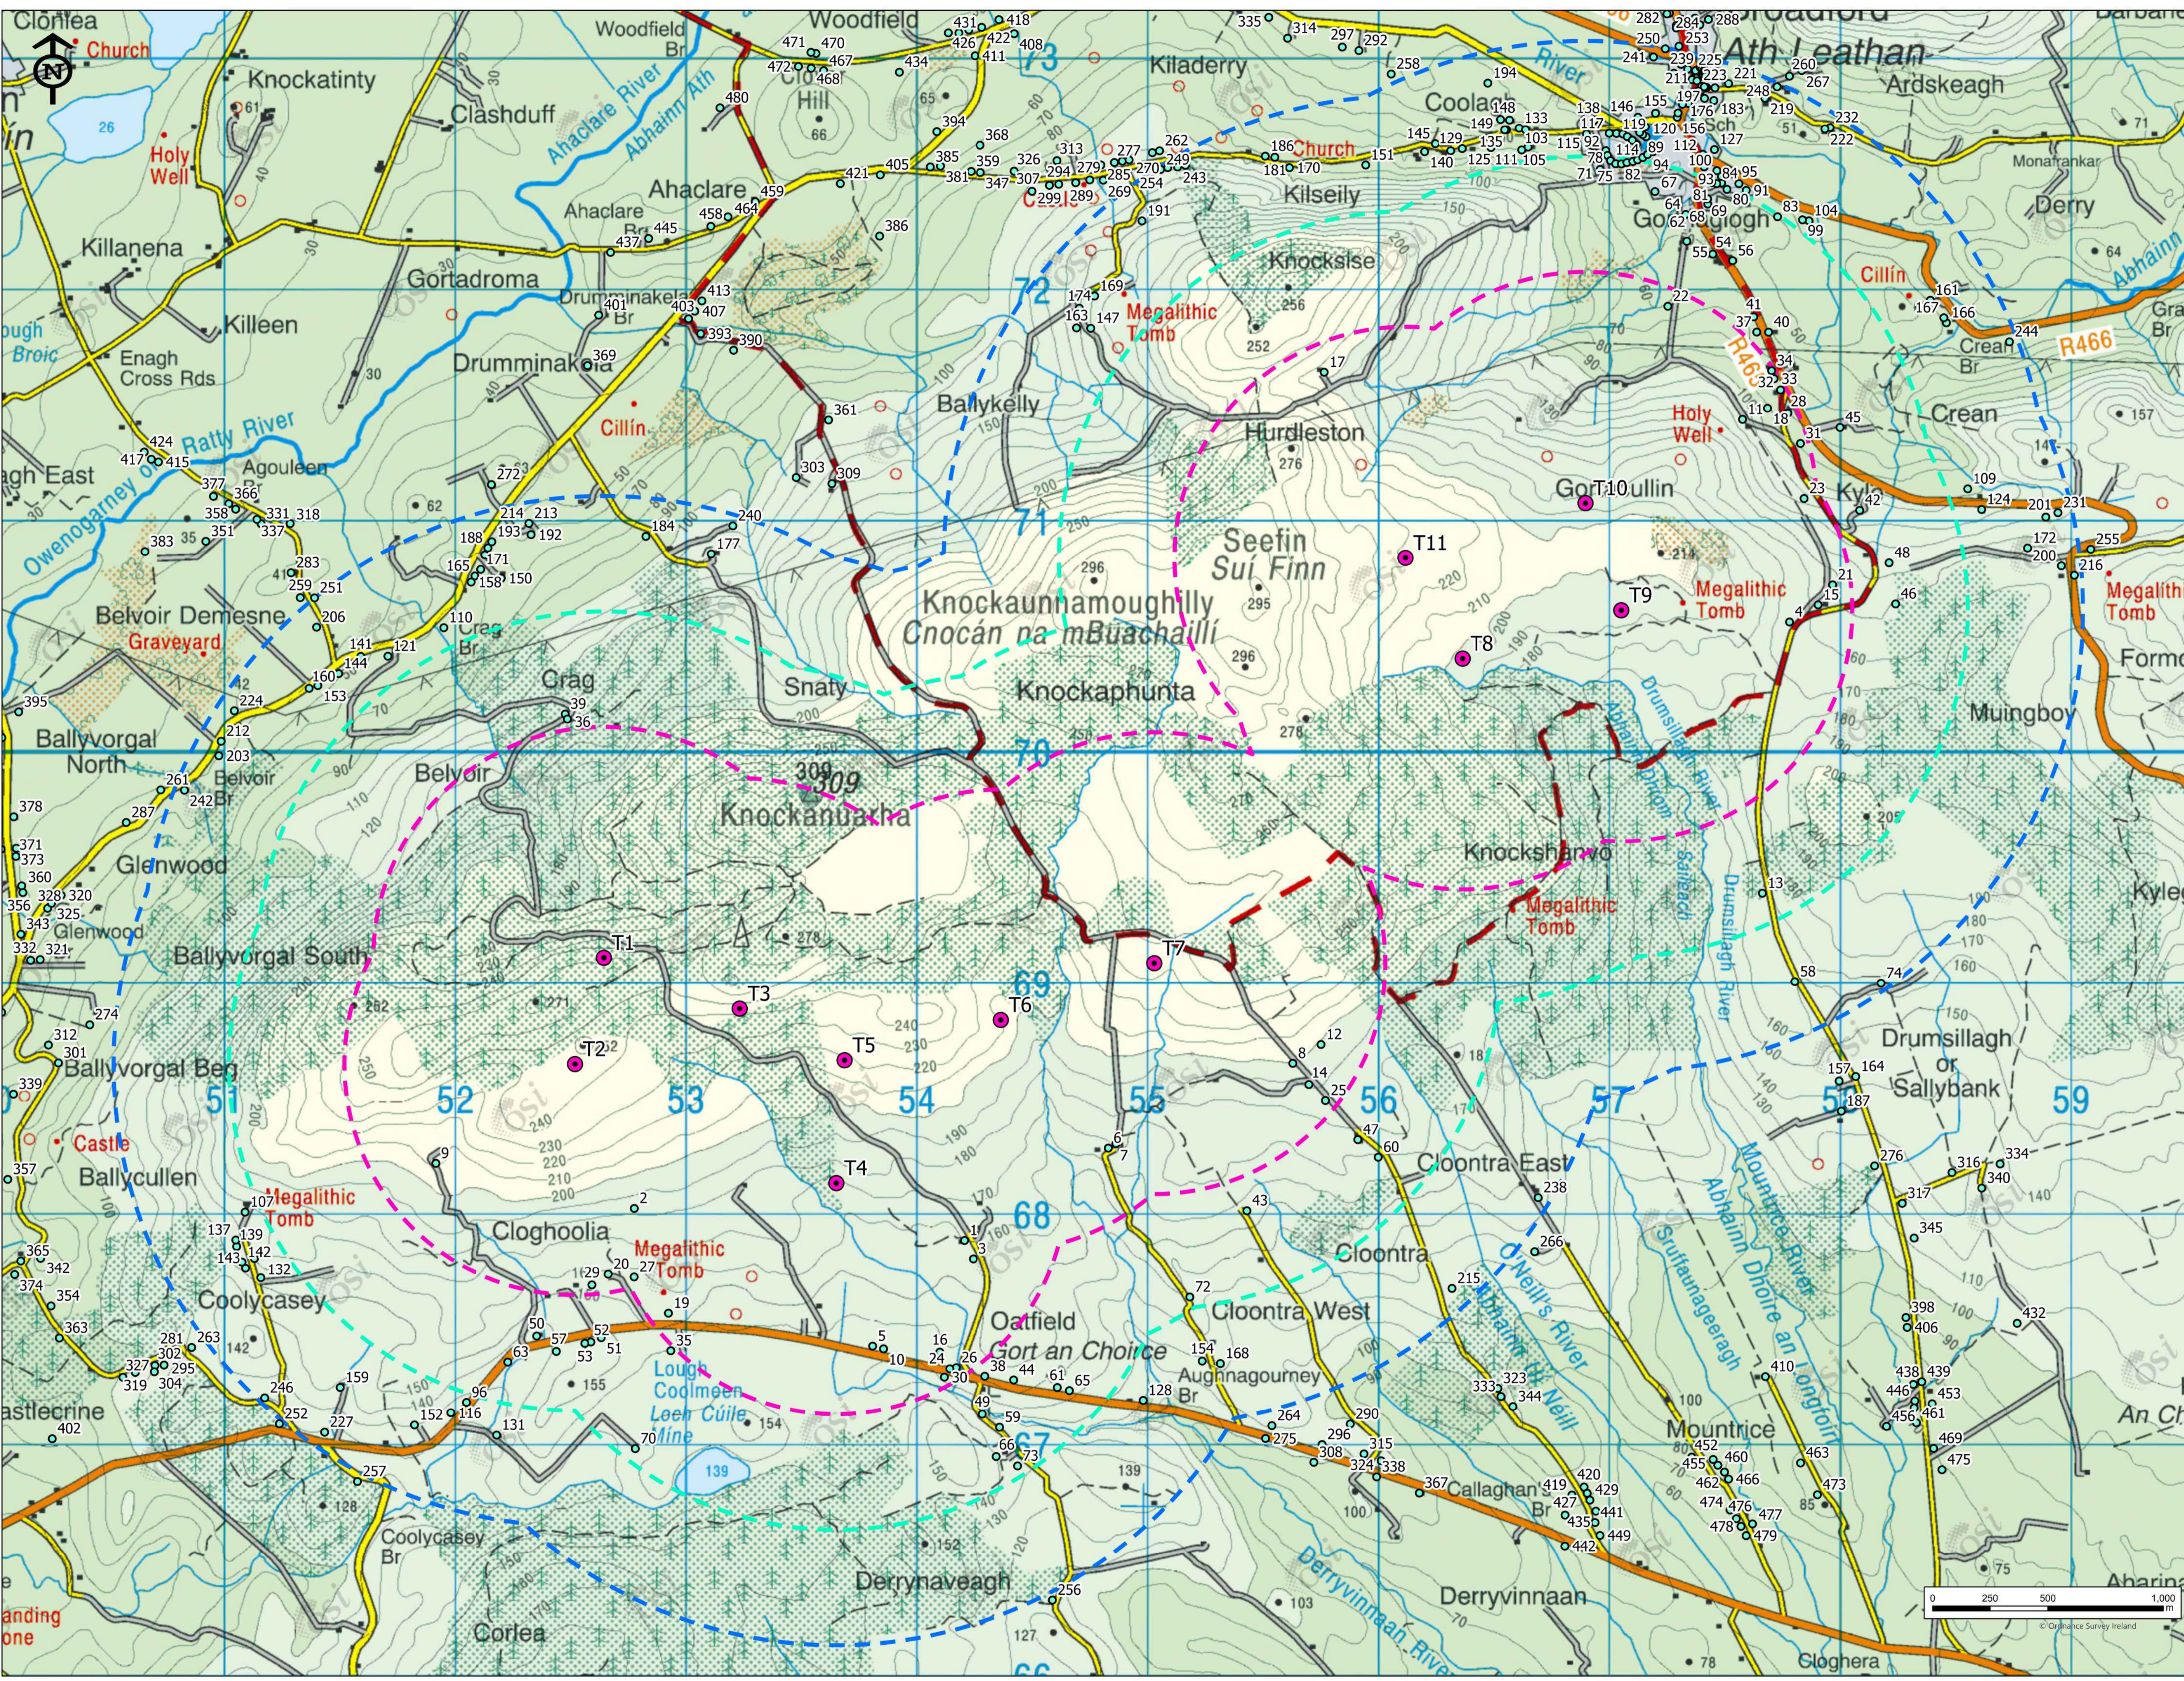

- Draft Turbine Layout
- Eircodes
- 1km Turbine Buffer
- 1.5km Turbine Buffer
- 2km Turbine Buffer

Map Title:
Oatfield
Community Consultation
Housing Map - Ortho

Map Scales:
1:12,500 @ A3

Drawn By: P. McMorrough
Checked By:
Date:
© Ordnance Survey Ireland