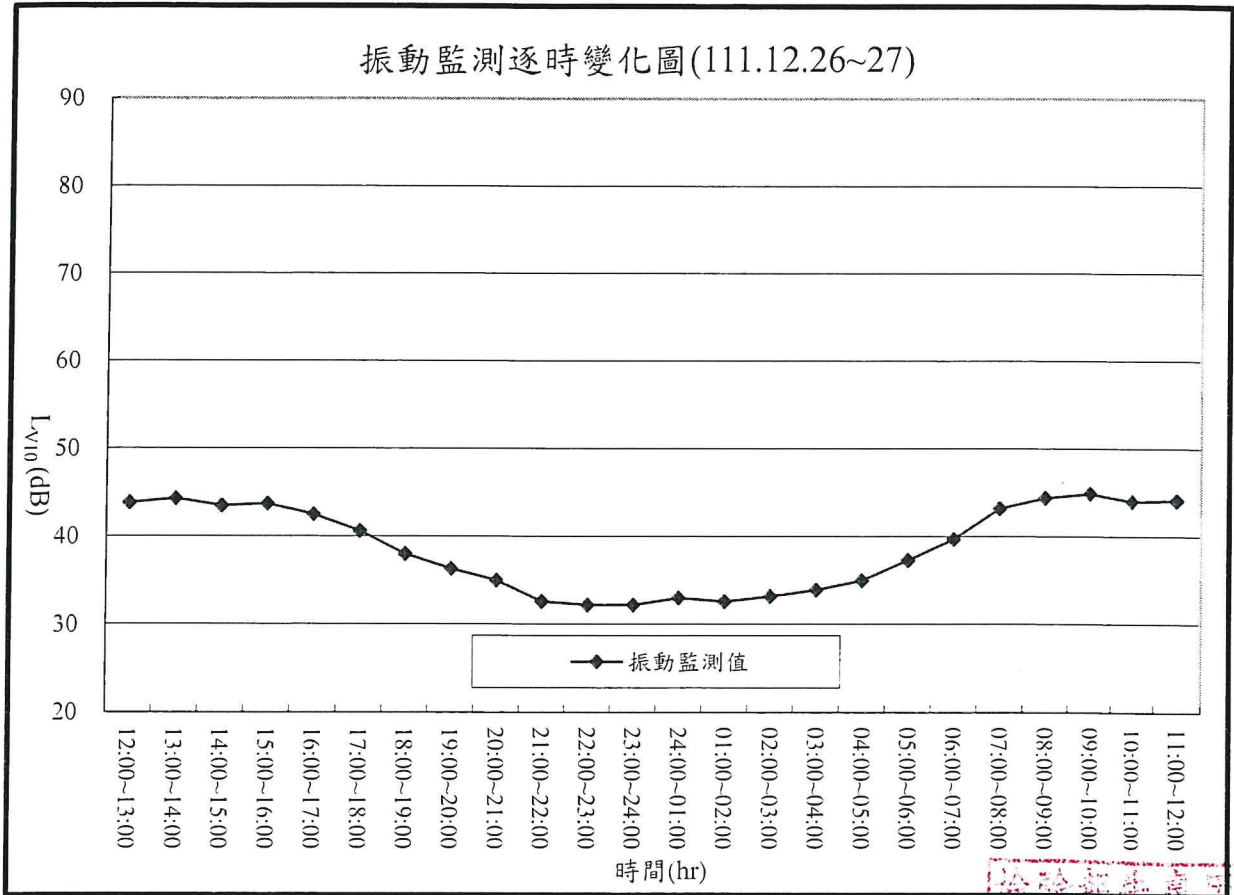

環境振動逐時監測成果

計畫名稱：大彰化西南與西北離岸風力發電計畫環境監測

客戶名稱：光宇工程顧問股份有限公司

監測日期：111年12月26~27日

執行單位：瑩諮科技股份有限公司

監測人員：江衍樑

監測位置：陸域工程鄰近敏感點

天候狀況：晴

項目 時間	振動位準(d B)						
	L_{V5}	L_{V10}	L_{V50}	L_{V90}	L_{V95}	L_{Vmax}	L_{Veq}
12:00~13:00	45.4	43.8	38.6	34.8	33.9	53.5	40.8
13:00~14:00	46.3	44.3	39.3	36.5	35.7	52.9	41.4
14:00~15:00	45.2	43.5	38.9	35.8	35.1	53.6	40.7
15:00~16:00	45.6	43.7	38.8	35.7	34.9	53.4	40.8
16:00~17:00	44.4	42.5	38.2	35.2	34.4	51.7	39.9
17:00~18:00	42.6	40.6	36.1	33.1	32.4	52.7	38.1
18:00~19:00	39.6	38.0	33.8	31.0	30.3	50.3	35.6
19:00~20:00	37.7	36.3	32.9	30.5	30.0	51.2	34.3
20:00~21:00	36.4	35.0	30.9	30.0	30.0	52.2	33.0
21:00~22:00	34.0	32.6	30.0	30.0	30.0	47.9	31.1
22:00~23:00	33.9	32.2	30.0	30.0	30.0	49.4	31.6
23:00~24:00	33.7	32.2	30.0	30.0	30.0	45.1	31.1
24:00~01:00	35.0	33.0	30.0	30.0	30.0	49.3	32.0
01:00~02:00	34.6	32.6	30.0	30.0	30.0	52.6	32.3
02:00~03:00	34.6	33.2	30.0	30.0	30.0	48.9	31.6
03:00~04:00	35.5	33.9	30.0	30.0	30.0	49.4	32.1
04:00~05:00	36.4	35.0	31.1	30.0	30.0	48.9	32.8
05:00~06:00	39.5	37.3	32.3	30.0	30.0	50.9	35.0
06:00~07:00	42.0	39.7	34.6	31.0	30.3	50.8	37.0
07:00~08:00	45.0	43.2	38.5	35.4	34.5	54.1	40.4
08:00~09:00	46.5	44.4	39.6	36.5	35.7	54.4	41.6
09:00~10:00	46.8	44.9	39.8	36.2	35.4	54.5	42.0
10:00~11:00	45.9	44.0	39.7	36.7	36.0	56.2	41.5
11:00~12:00	46.0	44.1	39.0	35.7	35.0	54.0	41.1
*	*	*	*	*	*	*	*

振動(L_{V10})監測結果

第一、二類管制區	L_{V10日}=	42.9	L_{V10夜}=	34.0
第三、四類管制區	L_{V10日}=	42.9	L_{V10夜}=	35.0

審核人員：何致民

陸域工程鄰近敏感點

檢驗報告專用章
榮諮科技(股)公司
負責人:楊炯浩
檢驗室主管:鐘美紅