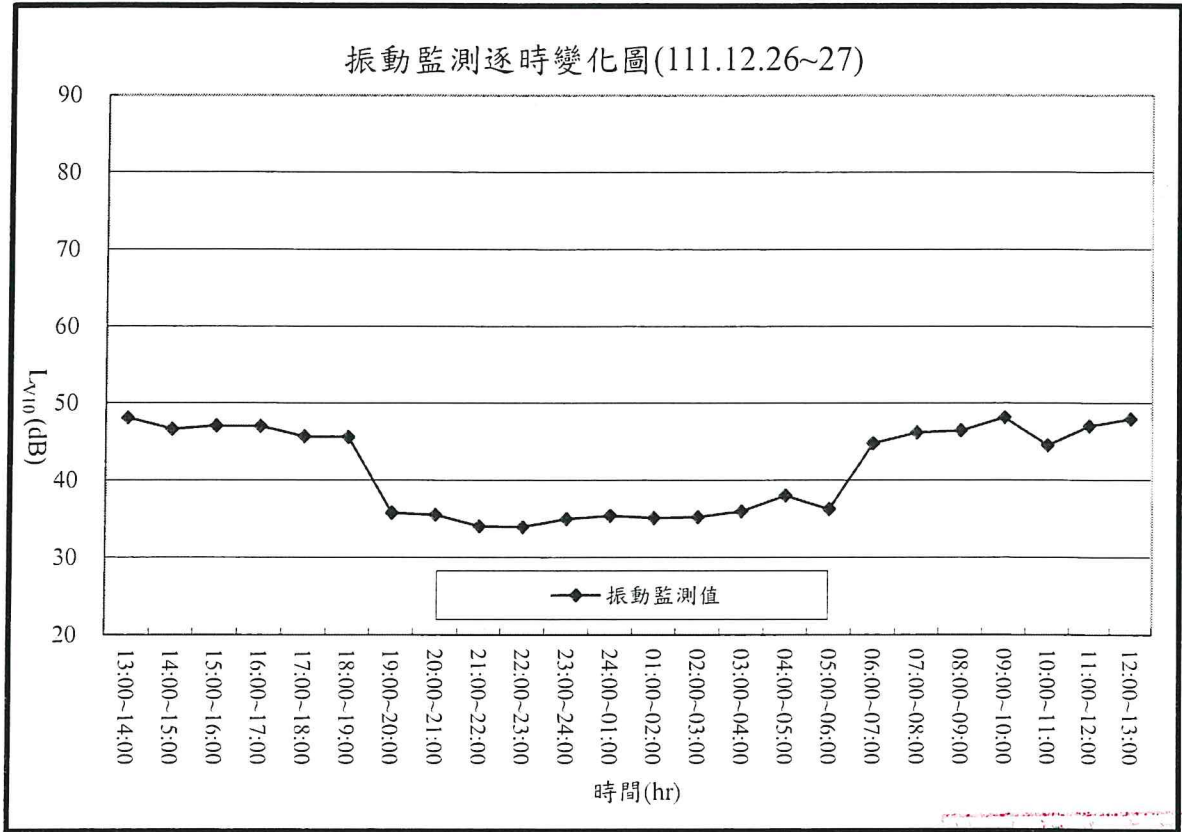

道路振動逐時監測成果

計畫名稱：大彰化西南與西北離岸風力發電計畫環境監測

客戶名稱：光宇工程顧問股份有限公司

監測日期：111年12月26~27日

執行單位：瑩諮科技股份有限公司

監測人員：江衍樑

監測位置：陸域工程進/出道路

天候狀況：晴

項目 時間	振動位準(dB)							振動位準(dB)						
	L_{V5}	L_{V10}	L_{V50}	L_{V90}	L_{V95}	L_{Vmax}	L_{Veq}	L_{V10(1)}	L_{V10(2)}	L_{V10(3)}	L_{V10(4)}	L_{V10(5)}	L_{V10(6)}	L_{V10(mean)}
13:00~14:00	44.1	43.1	40.3	37.3	36.4	56.5	41.2	49.2	48.2	48.1	46.5	*	*	48.1
14:00~15:00	44.2	43.1	40.3	37.3	36.6	54.8	41.2	47.7	47.1	46.8	46.6	45.8	45.6	46.7
15:00~16:00	44.3	43.1	40.6	37.4	36.6	56.5	41.3	48.1	47.2	47.1	46.7	46.5	46.5	47.1
16:00~17:00	44.6	43.4	40.6	37.3	36.5	54.2	41.4	48.4	47.7	47.1	46.2	46.1	46.1	47.0
17:00~18:00	42.8	42.1	38.2	31.9	30.8	53.0	39.3	47.2	45.5	45.5	45.5	44.3	*	45.7
18:00~19:00	37.2	35.3	32.4	30.1	30.0	48.9	33.8	45.6	*	*	*	*	*	45.6
19:00~20:00	34.5	33.8	31.6	30.0	30.0	40.5	32.1	36.8	36.3	35.5	35.4	35.4	35.1	35.8
20:00~21:00	34.5	33.7	31.5	30.0	30.0	41.2	32.0	37.2	35.4	35.3	35.1	35.0	34.9	35.6
21:00~22:00	33.2	32.5	30.2	30.0	30.0	39.9	31.0	35.2	34.3	34.0	33.6	33.5	33.4	34.0
22:00~23:00	32.9	32.3	30.2	30.0	30.0	59.2	32.2	34.9	34.0	33.9	33.7	33.6	33.5	34.0
23:00~24:00	33.5	32.7	30.4	30.0	30.0	40.1	31.2	35.7	35.4	35.2	34.7	34.5	34.4	35.0
24:00~01:00	34.3	33.5	31.1	30.0	30.0	40.2	31.7	36.2	35.6	35.5	35.3	34.9	34.8	35.4
01:00~02:00	34.0	33.0	30.5	30.0	30.0	54.7	33.4	36.0	35.5	35.4	34.7	34.6	34.2	35.1
02:00~03:00	34.3	33.3	30.9	30.0	30.0	42.2	31.7	35.5	35.4	35.4	35.2	35.0	34.9	35.2
03:00~04:00	34.1	33.2	30.9	30.0	30.0	42.4	31.6	37.1	36.9	35.9	35.8	34.9	34.8	36.0
04:00~05:00	34.6	33.6	31.2	30.0	30.0	43.4	32.0	38.8	38.2	36.8	*	*	*	38.0
05:00~06:00	34.0	33.3	31.0	30.0	30.0	45.7	31.7	37.5	36.6	36.6	35.6	35.4	35.3	36.2
06:00~07:00	34.3	33.3	30.7	30.0	30.0	47.5	31.9	44.8	*	*	*	*	*	44.8
07:00~08:00	42.9	40.1	31.5	30.0	30.0	55.2	37.1	47.8	47.2	46.2	45.1	45.0	45.0	46.2
08:00~09:00	41.3	39.8	36.8	34.4	33.8	53.6	38.1	47.5	46.5	45.1	*	*	*	46.5
09:00~10:00	43.0	41.7	39.1	37.0	36.4	55.0	40.0	48.8	47.4	*	*	*	*	48.2
10:00~11:00	42.0	41.1	38.9	37.1	36.6	54.5	39.6	45.6	45.0	44.7	44.3	44.3	42.9	44.5
11:00~12:00	43.7	41.6	38.8	36.9	36.4	54.8	40.2	48.1	47.3	47.1	46.7	46.5	46.3	47.0
12:00~13:00	42.5	41.1	38.6	36.6	36.1	54.3	39.8	49.1	48.0	47.4	46.9	*	*	47.9
*	*	*	*	*	*	*	*	*	*	*	*	*	*	*

振動(L_{V10})監測結果

第一、二類管制區

L_{V10日} = 46.4   L_{V10夜} = 35.6

第三、四類管制區

L_{V10日} = 46.2   L_{V10夜} = 38.0

審核人員：何致民

陸域工程進/出道路

臺灣報告
聲諮科技(股)公司
負責人:楊炯浩
檢驗室主管:鐘美紅