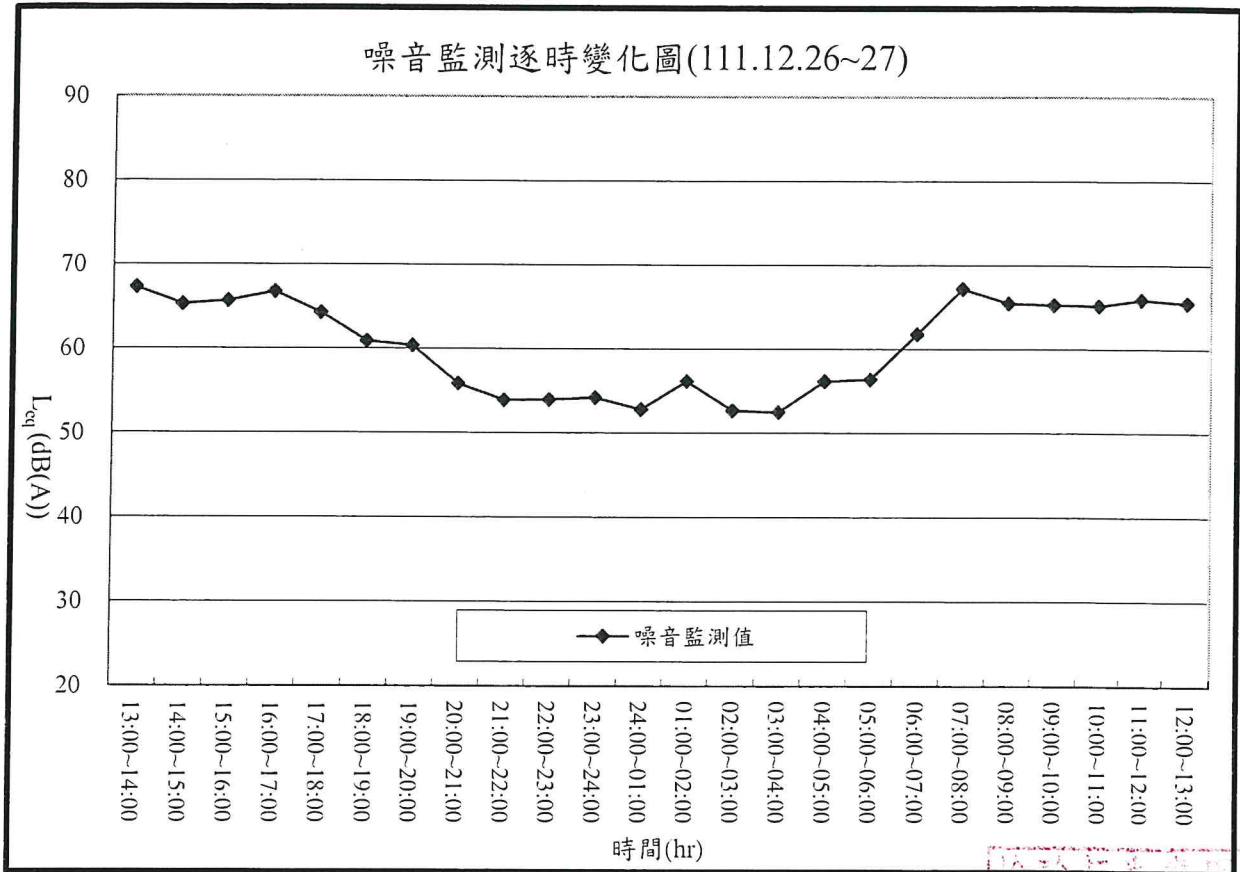

噪音及氣象條件逐時監測成果

計畫名稱：大彰化西南與西北離岸風力發電計畫環境監測

客戶名稱：光宇工程顧問股份有限公司

委樣編號：EL11SV3928

執行單位：瑩諮科技股份有限公司

監測類別：管制區第(四)類

監測位置：陸域工程進/出道路

監測人員：江衍樑

監測日期：111年12月26~27日(平日)

檔案名稱：AU1_3928

項目 時間	噪音位準(d B(A))							檢測條件			
	L₅	L₁₀	L₅₀	L₉₀	L₉₅	L_{max}	L_{eq}	最大風速 m/s	風向 deg	氣溫 °C	大氣壓力 mmHg
13:00~14:00	72.8	68.8	57.2	54.2	53.7	90.0	67.3	4.3	南	17.2	764
14:00~15:00	71.9	68.1	56.8	54.1	53.7	87.0	65.3	4.3	南南東	17.8	764
15:00~16:00	72.2	68.5	57.7	54.6	54.1	85.8	65.7	4.3	東南	18.3	764
16:00~17:00	73.8	70.1	58.7	54.9	54.3	84.2	66.8	3.9	東南	17.3	764
17:00~18:00	70.0	67.1	56.6	53.5	53.1	87.0	64.3	4.9	東南	16.6	764
18:00~19:00	67.3	64.9	55.4	53.3	52.9	76.4	60.9	4.4	東北東	16.5	765
19:00~20:00	67.6	64.1	54.1	52.5	52.1	75.4	60.4	4.4	東北東	16.1	765
20:00~21:00	60.3	57.3	53.3	52.0	51.7	71.8	55.9	3.4	東北東	15.6	765
21:00~22:00	55.7	54.5	52.7	51.6	51.3	69.7	53.9	3.7	東北	15.5	765
22:00~23:00	54.7	53.7	52.2	51.2	51.0	77.7	54.0	3.4	東北	15.2	765
23:00~24:00	54.9	54.1	52.6	51.5	51.3	77.6	54.2	4.0	東北東	14.9	765
24:00~01:00	54.2	53.8	52.6	51.6	51.3	57.7	52.8	4.0	東北	14.7	765
01:00~02:00	54.4	53.7	52.4	51.4	51.1	81.5	56.2	3.7	東北	14.1	765
02:00~03:00	54.0	53.6	52.4	51.4	51.1	66.9	52.7	3.6	東北	13.7	765
03:00~04:00	53.8	53.4	52.2	51.3	51.0	67.5	52.5	3.6	東北	13.6	764
04:00~05:00	58.3	55.0	52.7	51.6	51.4	79.5	56.2	3.8	東北東	13.9	765
05:00~06:00	60.0	56.2	52.7	51.7	51.4	75.0	56.4	3.1	東北	14.1	765
06:00~07:00	68.3	65.5	54.3	52.2	51.8	84.6	61.8	3.0	北北東	13.3	765
07:00~08:00	73.4	70.6	58.4	53.3	52.8	88.4	67.2	2.8	北北東	14.8	765
08:00~09:00	71.9	68.6	55.9	52.5	51.9	87.9	65.5	2.8	東北	16.0	766
09:00~10:00	72.0	68.4	56.7	52.8	52.2	86.4	65.3	3.6	東南	17.9	766
10:00~11:00	70.4	67.2	56.5	52.8	52.4	88.6	65.2	3.2	西南	18.3	765
11:00~12:00	72.3	69.3	57.6	53.6	53.0	83.8	65.9	4.6	南	19.2	765
12:00~13:00	71.4	67.2	56.6	53.7	53.2	85.0	65.5	4.1	南南西	19.3	765
*	*	*	*	*	*	*	*	*	*	*	*

環境噪音(L_{eq})監測結果(d B(A))

第一、二類管制區	L_{dn} = 64.7	L_日 = 65.2	L_晚 = 55.0	L_夜 = 54.7
第三、四類管制區	L_{dn} = 65.3	L_日 = 65.4	L_晚 = 54.7	L_夜 = 56.5

審核人員：何致民

備註：大氣壓力摘錄於中央氣象局(伸港)氣象站

陸域工程進/出道路

營諮科技(股)公司
負責人:楊炳浩
檢驗室主管:鐘美紅