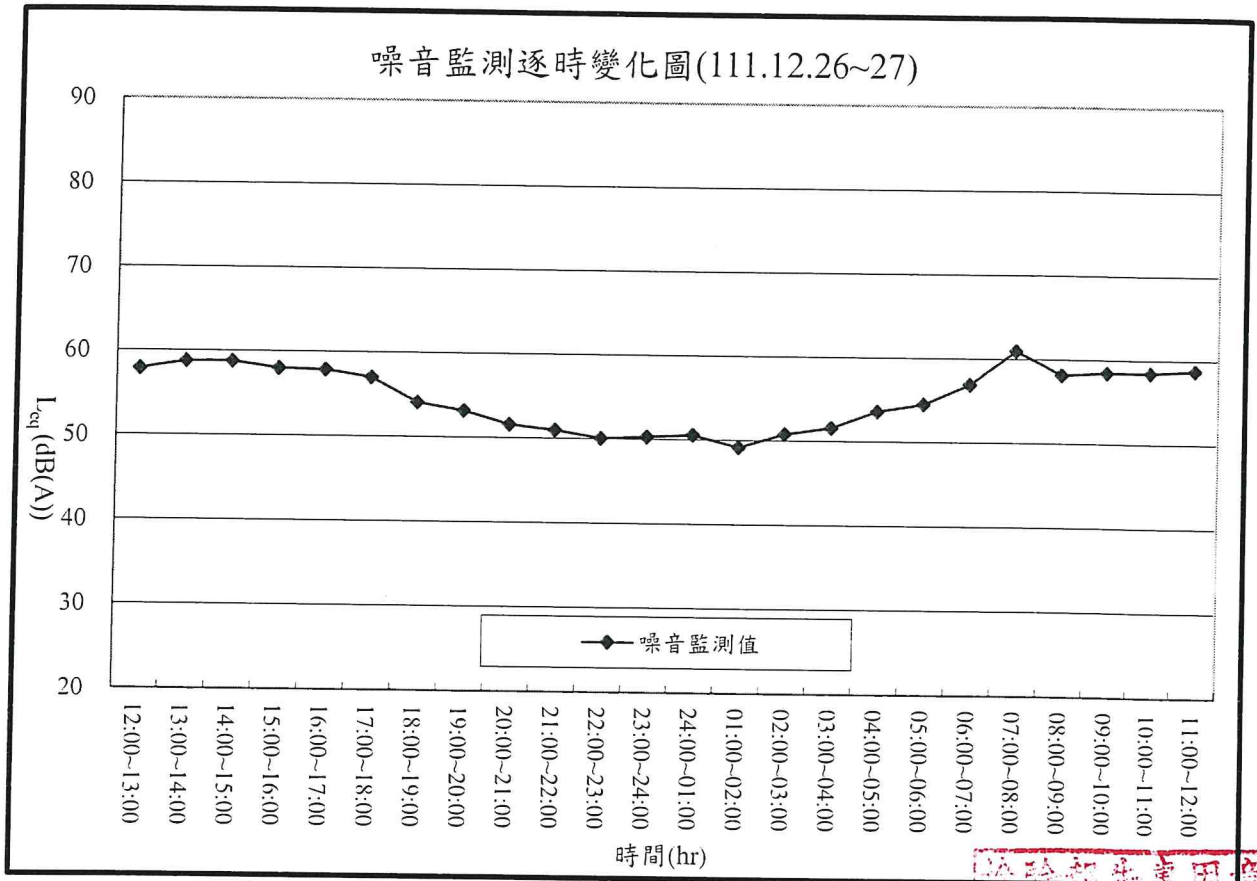

噪音及氣象條件逐時監測成果

計畫名稱：大彰化西南與西北離岸風力發電計畫環境監測

客戶名稱：光宇工程顧問股份有限公司

委樣編號：EL11SV3925

執行單位：瑩諮科技股份有限公司

監測類別：管制區第(四)類

監測位置：陸域工程鄰近敏感點

監測人員：江衍樑

監測日期：111年12月26~27日(平日)

檔案名稱：AU1_3925

項目 時間	噪音位準(d B(A))							檢測條件			
	L₅	L₁₀	L₅₀	L₉₀	L₉₅	L_{max}	L_{eq}	最大風速 m/s	風向 deg	氣溫 ℃	大氣壓力 mmHg
12:00~13:00	60.5	59.1	56.6	54.7	54.2	77.3	57.9	3.9	南南東	17.7	765
13:00~14:00	61.2	60.2	58.0	56.6	56.2	70.2	58.8	3.9	南	17.2	764
14:00~15:00	61.0	60.0	57.8	56.4	56.0	75.5	58.8	4.2	南	17.8	764
15:00~16:00	60.3	59.3	57.3	55.8	55.3	72.1	58.0	3.2	南	18.3	764
16:00~17:00	60.3	59.3	57.2	55.8	55.4	71.7	57.9	2.9	南南東	17.3	764
17:00~18:00	59.3	58.3	56.3	54.5	54.1	73.0	57.0	2.6	南南東	16.6	764
18:00~19:00	56.6	55.9	53.7	51.6	51.0	65.4	54.1	2.5	南南東	16.5	765
19:00~20:00	55.7	54.8	52.2	50.3	49.9	70.8	53.2	2.4	南南東	16.1	765
20:00~21:00	54.3	53.5	51.1	48.8	48.3	59.9	51.6	2.1	南南東	15.6	765
21:00~22:00	53.6	52.9	50.5	48.6	48.1	60.1	51.0	1.6	南南東	15.5	765
22:00~23:00	52.8	51.9	49.7	47.8	47.3	58.7	50.1	2.0	南南東	15.2	765
23:00~24:00	53.1	52.2	49.7	47.8	47.3	61.7	50.3	2.2	南南東	14.9	765
24:00~01:00	54.0	53.0	49.6	47.3	46.8	59.4	50.6	3.3	南南東	14.7	765
01:00~02:00	52.4	51.5	48.4	46.2	45.6	61.1	49.2	2.7	南南東	14.1	765
02:00~03:00	54.4	53.4	49.9	46.9	46.4	58.8	50.8	3.0	南南東	13.7	765
03:00~04:00	55.3	54.1	50.5	47.8	47.3	61.3	51.6	2.9	南南東	13.6	764
04:00~05:00	56.8	55.7	52.7	50.1	49.5	69.3	53.6	3.9	南南東	13.9	765
05:00~06:00	57.0	56.3	53.9	51.7	51.2	67.7	54.5	3.2	南南東	14.1	765
06:00~07:00	60.0	58.7	56.1	53.7	53.0	68.3	56.9	2.7	南南東	13.3	765
07:00~08:00	64.9	63.8	59.6	56.6	56.0	76.4	61.0	2.6	南	14.8	765
08:00~09:00	61.4	60.0	57.2	55.4	55.0	70.2	58.2	2.6	南	16.0	766
09:00~10:00	60.8	59.6	57.1	55.4	54.9	79.9	58.5	3.5	南	17.9	766
10:00~11:00	61.0	60.1	57.8	56.2	55.8	73.1	58.5	4.6	南	18.3	765
11:00~12:00	61.1	60.3	57.9	55.4	54.9	78.1	58.8	3.1	南	19.2	765
*	*	*	*	*	*	*	*	*	*	*	*

環境噪音(L_{eq})監測結果(d B(A))

第一、二類管制區	L_{dn} = 59.4	L_日 = 58.0	L_晚 = 51.3	L_夜 = 51.7
第三、四類管制區	L_{dn} = 60.1	L_日 = 58.1	L_晚 = 50.9	L_夜 = 52.9

審核人員：何致民

備註：大氣壓力摘錄於中央氣象局(伸港)氣象站

陸域工程鄰近敏感點

瑩諾科技股份有限公司
瑩諾科技(股)公司
負責人:楊炯浩
實驗室主管:鐘美紅